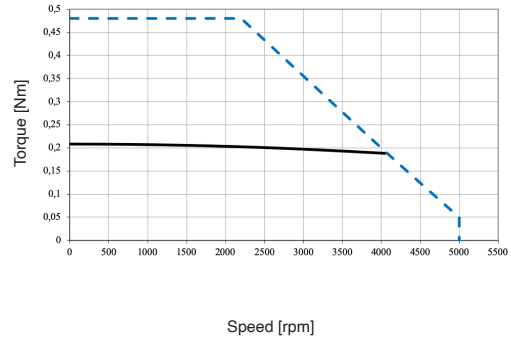

TETRA COMPACT 40 TORQUE / SPEED CHARTS

TETRA COMPACT 40 0,16 00

TETRA COMPACT 40 0,16 32

TETRA COMPACT 40 0,32 00

TETRA COMPACT 40 0,32 32

SEE IT BEFORE IT HAPPENS

Continuous duty @ rated voltage
 48 Vdc
 24 Vdc