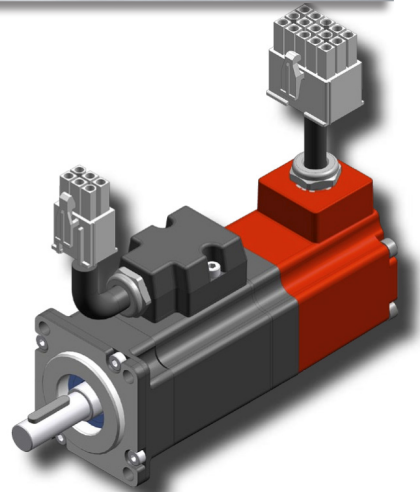

TETRA COMPACT 40 TORQUE / SPEED CHARTS

TETRA COMPACT 40 0,16 00

TETRA COMPACT 40 0,16 32

TETRA COMPACT 40 0,32 00

TETRA COMPACT 40 0,32 32

SEE IT BEFORE IT HAPPENS

Continuous duty @ rated voltage
 48 Vdc
 24 Vdc