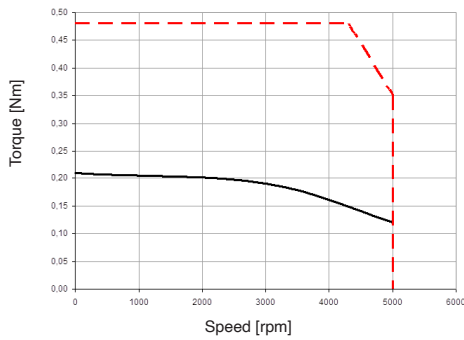

TETRA COMPACT 40 TORQUE / SPEED CHARTS

TETRA COMPACT 40 0,16 00

TETRA COMPACT 40 0,16 32

TETRA COMPACT 40 0,32 00

TETRA COMPACT 40 0,32 32

SEE IT BEFORE IT HAPPENS

Continuous duty @ rated voltage
 48 Vdc
 24 Vdc