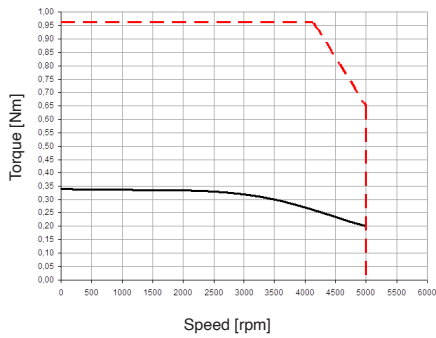

TETRA COMPACT 40 TORQUE / SPEED CHARTS

TETRA COMPACT 40 0,16 00

TETRA COMPACT 40 0,16 32

TETRA COMPACT 40 0,32 00

TETRA COMPACT 40 0,32 32

SEE IT BEFORE IT HAPPENS

Continuous duty @ rated voltage
 48 Vdc
 24 Vdc