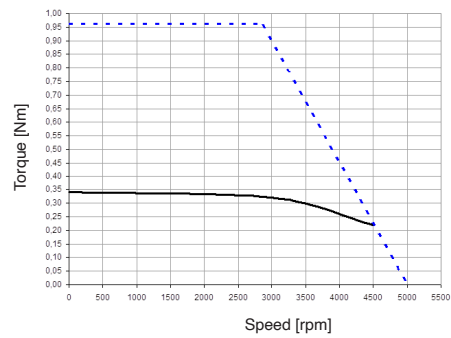

TETRA COMPACT 40 TORQUE / SPEED CHARTS

TETRA COMPACT 40 0,16 00

TETRA COMPACT 40 0,16 32

TETRA COMPACT 40 0,32 00

TETRA COMPACT 40 0,32 32

SEE IT BEFORE IT HAPPENS

Continuous duty @ rated voltage
 48 Vdc
 24 Vdc