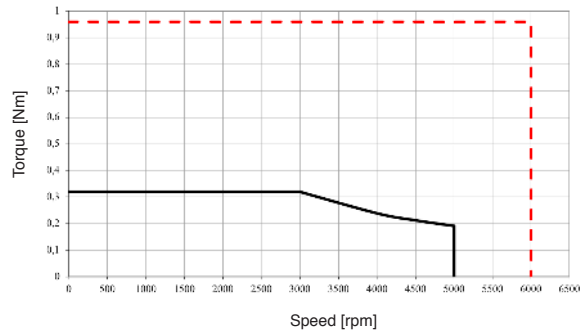

TETRA COMPACT-E 40

230-400 Vac TORQUE AND SPEED CHARTS

TETRA COMPACT-E 40 1A B1 2

TETRA COMPACT-E 40 1B C1 2

TETRA COMPACT-E 40 1A B1 4

TETRA COMPACT-E 40 1B C1 4

Continuous torque
 Peak torque

SEE IT BEFORE IT HAPPENS