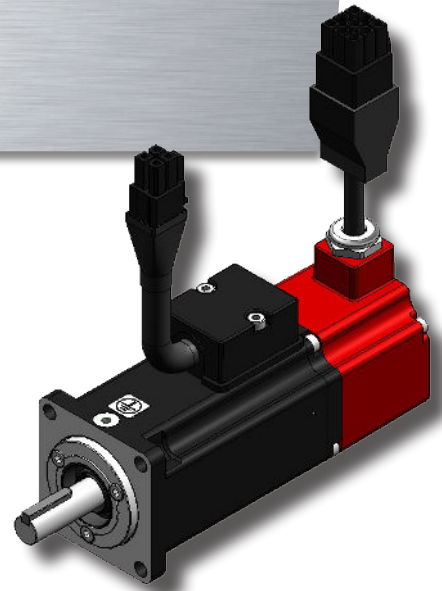

TETRA COMPACT-E 40

230-400 Vac TORQUE AND SPEED CHARTS

TETRA COMPACT-E 40 1A B1 2

TETRA COMPACT-E 40 1B C1 2

TETRA COMPACT-E 40 1A B1 4

TETRA COMPACT-E 40 1B C1 4

Continuous torque
 Peak torque

SEE IT BEFORE IT HAPPENS