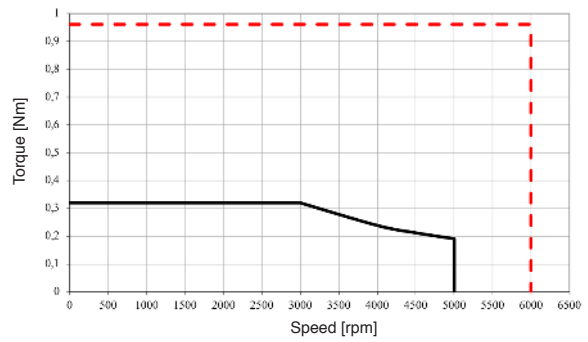

TETRA COMPACT-E 40

230-400 Vac TORQUE AND SPEED CHARTS

TETRA COMPACT-E 40 1A B1 2

TETRA COMPACT-E 40 1B C1 2

TETRA COMPACT-E 40 1A B1 4

TETRA COMPACT-E 40 1B C1 4

Continuous torque
 Peak torque

SEE IT BEFORE IT HAPPENS