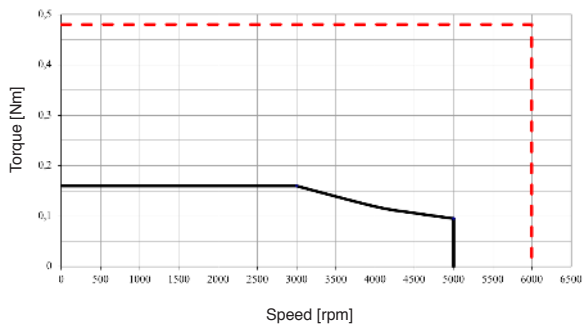

TETRA COMPACT-E 40

230-400 Vac TORQUE AND SPEED CHARTS

TETRA COMPACT-E 40 1A B1 2

TETRA COMPACT-E 40 1B C1 2

TETRA COMPACT-E 40 1A B1 4

TETRA COMPACT-E 40 1B C1 4

Continuous torque
 Peak torque

SEE IT BEFORE IT HAPPENS