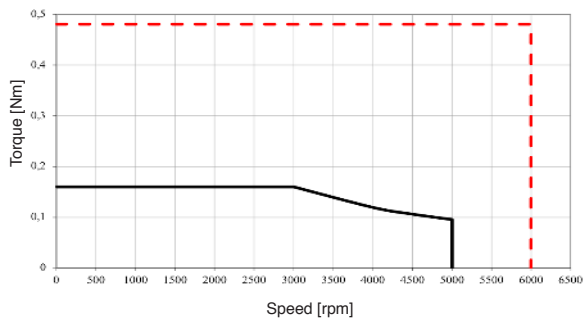

TETRA COMPACT-E 40

230-400 Vac TORQUE AND SPEED CHARTS

TETRA COMPACT-E 40 1A B1 2

TETRA COMPACT-E 40 1B C1 2

TETRA COMPACT-E 40 1A B1 4

TETRA COMPACT-E 40 1B C1 4

Continuous torque
 Peak torque

SEE IT BEFORE IT HAPPENS