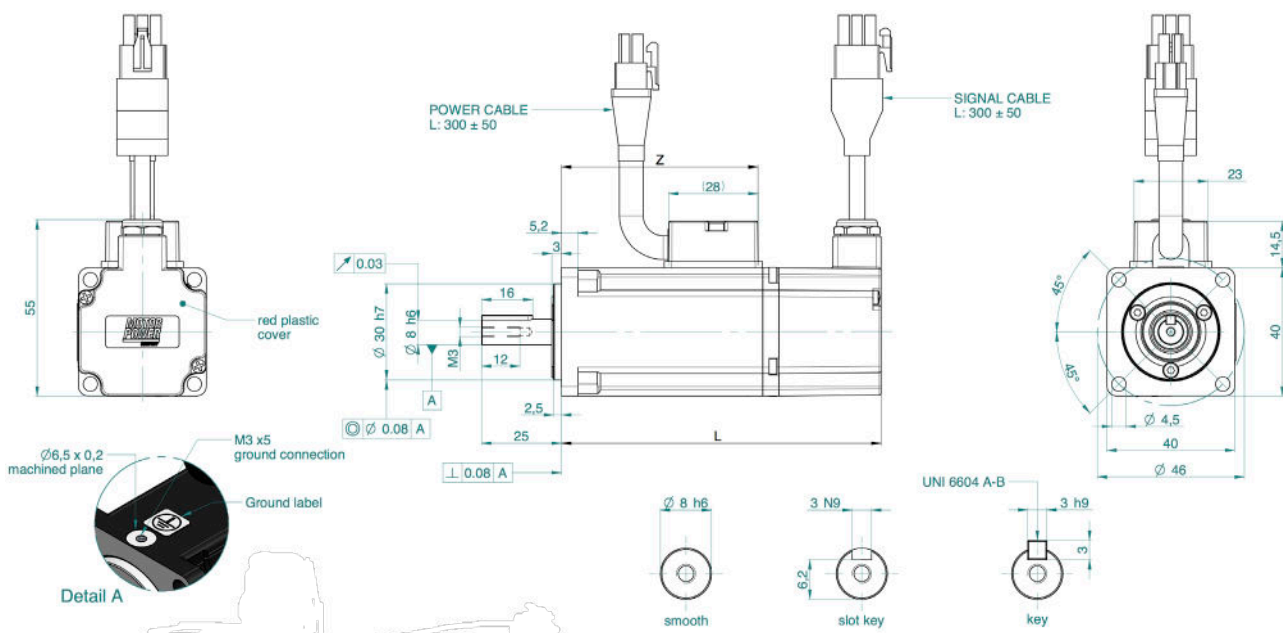

TETRA COMPACT-E 40 DIMENSIONS

TC-E 40 1A

TC-E 40 1B

L without brake with feedback A2	mm	82	100
L with brake with feedback A2	mm	112	130
L without brake with feedback A1	mm	89,5	107,5
L with brake with feedback A1	mm	119,5	137,5
Z without brake	mm	43,5	61,5
Z with brake	mm	43,5	61,5