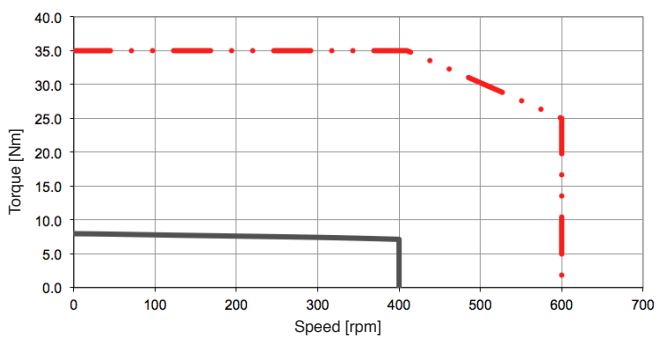

SKA RT 148 TORQUE AND SPEED CHARTS

SKA RT 148.30 19

SKA RT 148.60 19

SKA RT 148.90 19

SKA RT 148.120 50

— CONTINUOUS DUTY @ RATED VOLTAGE
 INTERMITTENT DUTY @ RATED VOLTAGE