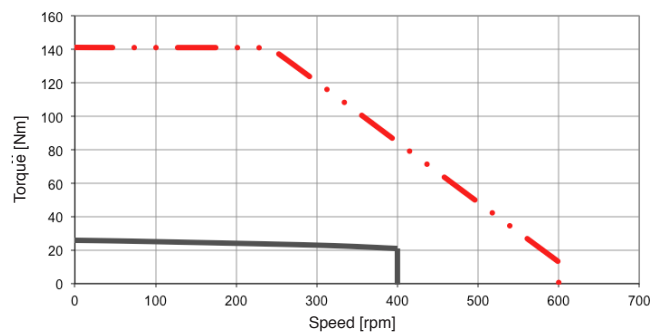

SKA RT 148 TORQUE AND SPEED CHARTS

SKA RT 148.30 19

SKA RT 148.60 19

SKA RT 148.90 19

SKA RT 148.120 50

— CONTINUOUS DUTY @ RATED VOLTAGE
 INTERMITTENT DUTY @ RATED VOLTAGE