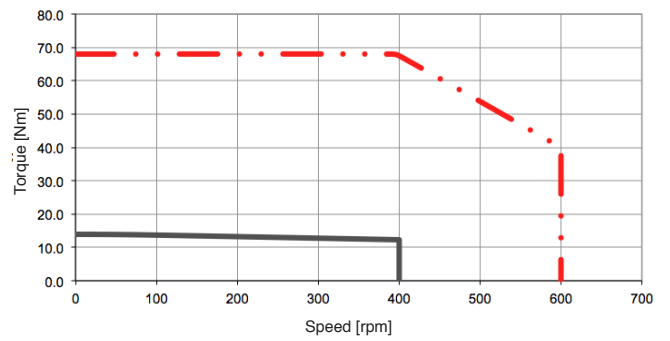

SKA RT 148 TORQUE AND SPEED CHARTS

SKA RT 148.30 19

SKA RT 148.60 19

SKA RT 148.90 19

SKA RT 148.120 50

— CONTINUOUS DUTY @ RATED VOLTAGE
 INTERMITTENT DUTY @ RATED VOLTAGE