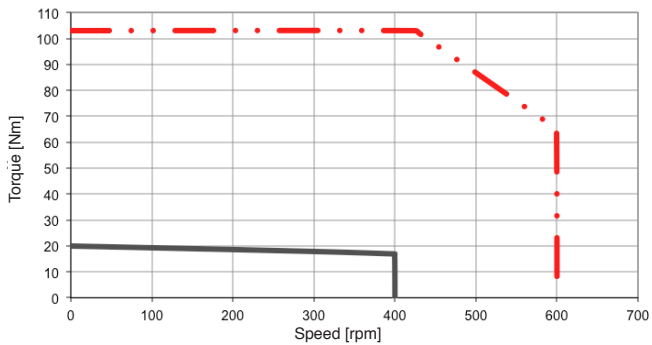

SKA RT 148 TORQUE AND SPEED CHARTS

SKA RT 148.30 19

SKA RT 148.60 19

SKA RT 148.90 19

SKA RT 148.120 50

— CONTINUOUS DUTY @ RATED VOLTAGE
 INTERMITTENT DUTY @ RATED VOLTAGE