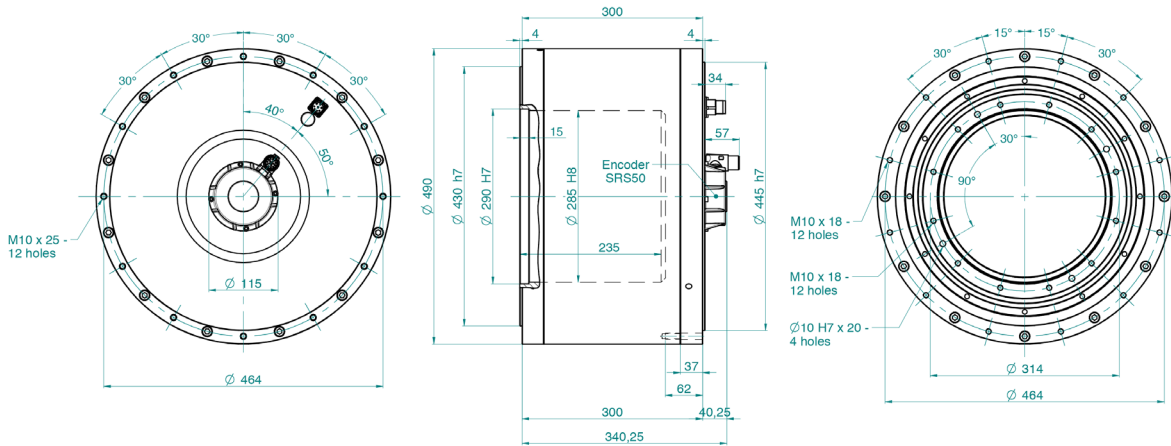

SKA DDR 430 DIMENSIONS AND CONFIGURATIONS

SKA DDR 430 BLIND HOLLOW SHAFT reference drawing 402

SEE IT BEFORE IT HAPPENS

**MOTOR
POWER**
COMPANY