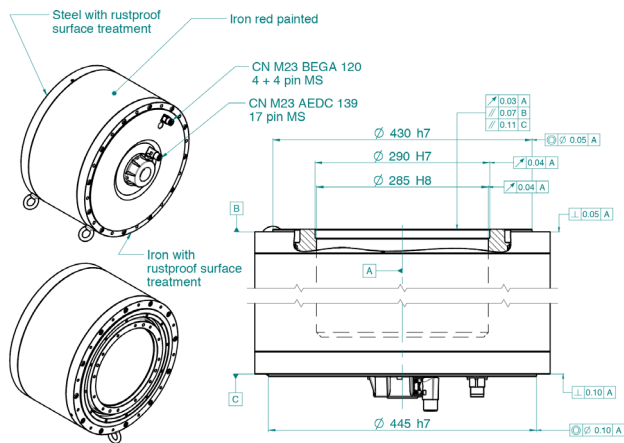

SKA DDR 430 DIMENSIONS AND CONFIGURATIONS

SKA DDR 430 BLIND HOLLOW SHAFT reference drawing 402

SEE IT BEFORE IT HAPPENS

**MOTOR
POWER**
COMPANY