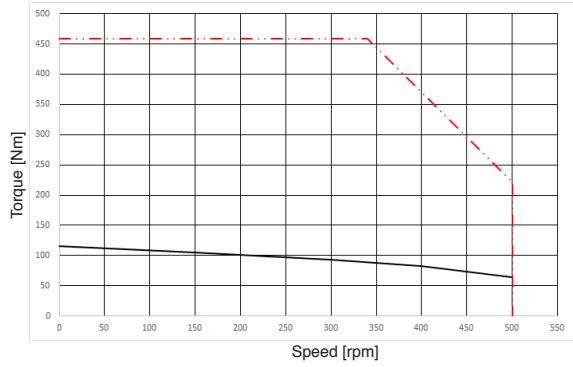

# SKA DDR 245 TORQUE AND SPEED CHARTS

## SKA DDR 245.120.51 400 Vac