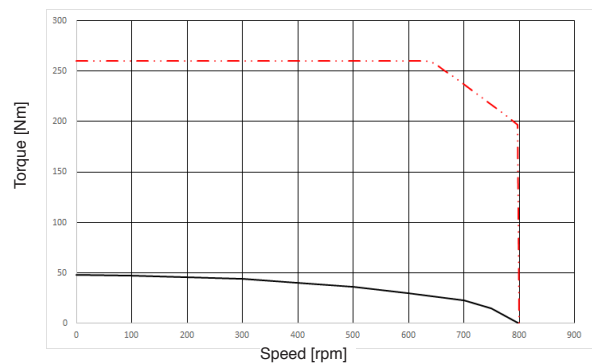

SKA DDR 148 TORQUE AND SPEED CHARTS

SKA DDR 148.60.19 230 Vac

SKA DDR 148.60.50 230 Vac

SKA DDR 148.60.50 400 Vac

SKA DDR 148.120.19 400 Vac

SKA DDR 148.150.19 400 Vac

SKA DDR 148.150.50 400 Vac

SKA DDR 148.240.19 400 Vac

SKA DDR 148.240.50 400 Vac

————— CONTINUOUS DUTY @ RATED VOLTAGE

- - - - - INTERMITTENT DUTY @ RATED VOLTAGE