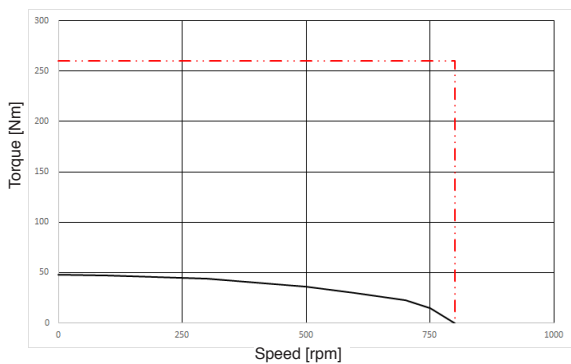

SKA DDR 148 TORQUE AND SPEED CHARTS

SKA DDR 148.60.19 230 Vac

SKA DDR 148.60.50 230 Vac

SKA DDR 148.60.50 400 Vac

SKA DDR 148.120.19 400 Vac

SKA DDR 148.150.19 400 Vac

SKA DDR 148.150.50 400 Vac

SKA DDR 148.240.19 400 Vac

SKA DDR 148.240.50 400 Vac

————— CONTINUOUS DUTY @ RATED VOLTAGE

- - - - - INTERMITTENT DUTY @ RATED VOLTAGE