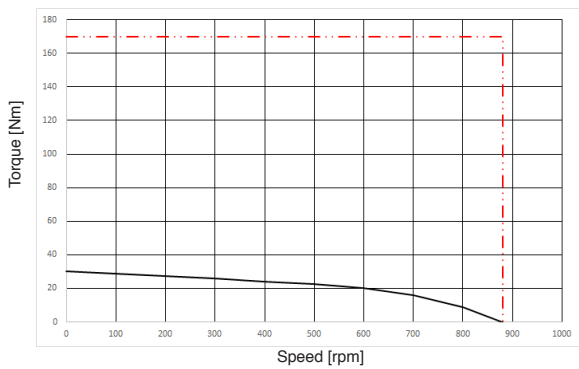

SKA DDR 148 TORQUE AND SPEED CHARTS

SKA DDR 148.60.19 230 Vac

SKA DDR 148.60.50 230 Vac

SKA DDR 148.60.50 400 Vac

SKA DDR 148.120.19 400 Vac

SKA DDR 148.150.19 400 Vac

SKA DDR 148.150.50 400 Vac

SKA DDR 148.240.19 400 Vac

SKA DDR 148.240.50 400 Vac

————— CONTINUOUS DUTY @ RATED VOLTAGE

- - - - - INTERMITTENT DUTY @ RATED VOLTAGE