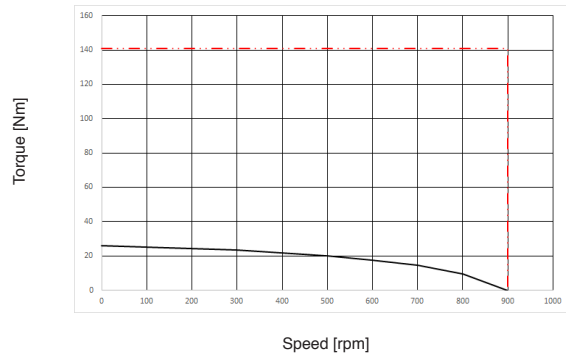

SKA DDR 148 TORQUE AND SPEED CHARTS

SKA DDR 148.60.19 230 Vac

SKA DDR 148.60.50 230 Vac

SKA DDR 148.60.50 400 Vac

SKA DDR 148.120.19 400 Vac

SKA DDR 148.150.19 400 Vac

SKA DDR 148.150.50 400 Vac

SKA DDR 148.240.19 400 Vac

SKA DDR 148.240.50 400 Vac

————— CONTINUOUS DUTY @ RATED VOLTAGE

- - - - - INTERMITTENT DUTY @ RATED VOLTAGE