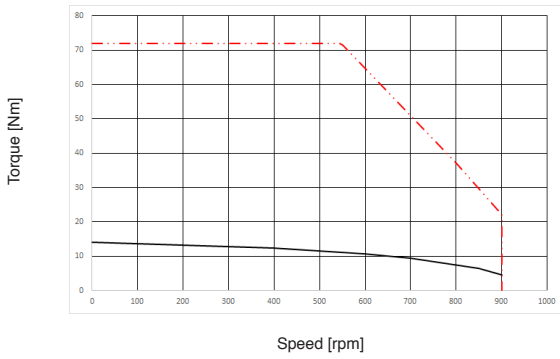

SKA DDR 148 TORQUE AND SPEED CHARTS

SKA DDR 148.60.19 230 Vac

SKA DDR 148.60.50 230 Vac

SKA DDR 148.60.50 400 Vac

SKA DDR 148.120.19 400 Vac

SKA DDR 148.150.19 400 Vac

SKA DDR 148.150.50 400 Vac

SKA DDR 148.240.19 400 Vac

SKA DDR 148.240.50 400 Vac

————— CONTINUOUS DUTY @ RATED VOLTAGE

- - - - - INTERMITTENT DUTY @ RATED VOLTAGE