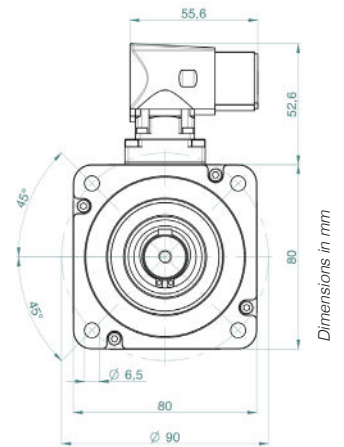

TETRA COMPACT 80 DIMENSIONS - Size 4

TC 80 4 15

TC 80 4 17

L (Without Brake)	mm	178	178
L (With Brake)	mm	220 [223 with A1 feedback]	220 [223 with A1 feedback]
A	mm	40	40
d	mm	19 (h6)	19 (h6)
ch	mm	6x6x30	6x6x30
F	mm	M6x16	M6x16
X (Without Brake)	mm	50	50
X (With Brake)	mm	92	92

Power connector 4+4 PIN M23 turnable BEDC 110 - Signal connector 17 PIN M23 turnable AEDC 139

SEE IT BEFORE IT HAPPENS

**MOTOR
POWER**
COMPANY