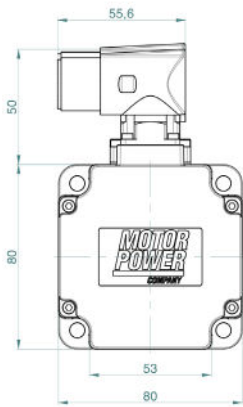

TETRA COMPACT 80 DIMENSIONS - Size 4

TC 80 4 15

TC 80 4 17

L (Without Brake)	mm	178	178
L (With Brake)	mm	220 [223 with A1 feedback]	220 [223 with A1 feedback]
A	mm	40	40
d	mm	19 (h6)	19 (h6)
ch	mm	6x6x30	6x6x30
F	mm	M6x16	M6x16
X (Without Brake)	mm	50	50
X (With Brake)	mm	92	92

Power connector 4+4 PIN M23 turnable BEDC 110 - Signal connector 17 PIN M23 turnable AEDC 139

SEE IT BEFORE IT HAPPENS

**MOTOR
POWER**
COMPANY