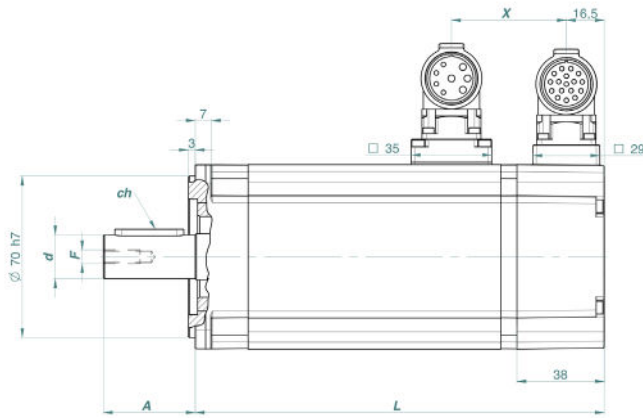

TETRA COMPACT 80 DIMENSIONS - Size 4

TC 80 4 15

TC 80 4 17

L (Without Brake)	mm	178	178
L (With Brake)	mm	220 [223 with A1 feedback]	220 [223 with A1 feedback]
A	mm	40	40
d	mm	19 (h6)	19 (h6)
ch	mm	6x6x30	6x6x30
F	mm	M6x16	M6x16
X (Without Brake)	mm	50	50
X (With Brake)	mm	92	92

Power connector 4+4 PIN M23 turnable BEDC 110 - Signal connector 17 PIN M23 turnable AEDC 139

SEE IT BEFORE IT HAPPENS

**MOTOR
POWER**
COMPANY