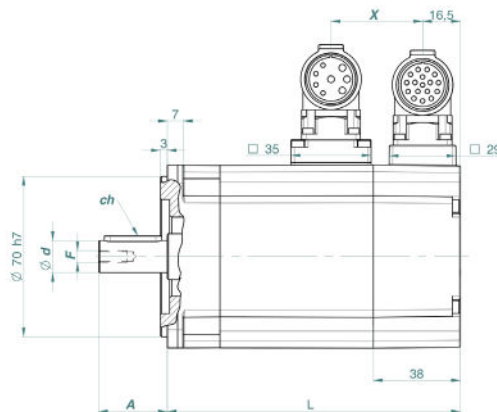

# TETRA COMPACT 80 DIMENSIONS Sizes 1,5 - 2,8

		<b>TC 80 1,5 21</b>	<b>TC 80 1,5 15</b>	<b>TC 80 2,8 21</b>	<b>TC 80 2,8 15</b>
--	--	---------------------	---------------------	---------------------	---------------------

L (Without Brake)	mm	128	128	153	153
L (With Brake)	mm	170 [173 with A1 feedback]	170 [173 with A1 feedback]	195 [198 with A1 feedback]	195 [198 with A1 feedback]
A	mm	30	30	40	40
d	mm	14 (h6)	14 (h6)	19 (h6)	19 (h6)
ch	mm	5x5x25	5x5x25	6x6x30	6x6x30
F	mm	M5x12,5	M5x12,5	M6x16	M6x16
X (Without Brake)	mm	40	40	40	40
X (With Brake)	mm	82	82	82	82

Power connector 4+4 PIN M23 turnable BEDC 110 - Signal connector 17 PIN M23 turnable AEDC 139

SEE IT BEFORE IT HAPPENS