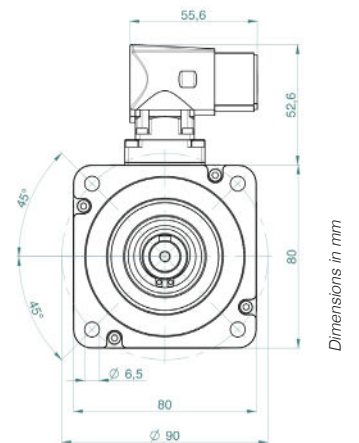

# TETRA COMPACT 80 DIMENSIONS Sizes 1,5 - 2,8

		<b>TC 80 1,5 21</b>	<b>TC 80 1,5 15</b>	<b>TC 80 2,8 21</b>	<b>TC 80 2,8 15</b>
--	--	---------------------	---------------------	---------------------	---------------------

L (Without Brake)	mm	128	128	153	153
L (With Brake)	mm	170 [173 with A1 feedback]	170 [173 with A1 feedback]	195 [198 with A1 feedback]	195 [198 with A1 feedback]
A	mm	30	30	40	40
d	mm	14 (h6)	14 (h6)	19 (h6)	19 (h6)
ch	mm	5x5x25	5x5x25	6x6x30	6x6x30
F	mm	M5x12,5	M5x12,5	M6x16	M6x16
X (Without Brake)	mm	40	40	40	40
X (With Brake)	mm	82	82	82	82

Power connector 4+4 PIN M23 turnable BEDC 110 - Signal connector 17 PIN M23 turnable AEDC 139

SEE IT BEFORE IT HAPPENS