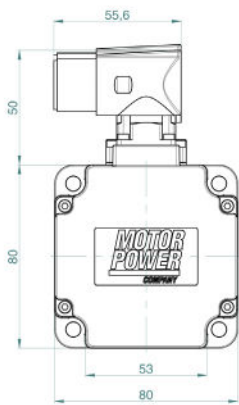

# TETRA COMPACT 80 DIMENSIONS Sizes 1,5 - 2,8

		<b>TC 80 1,5 21</b>	<b>TC 80 1,5 15</b>	<b>TC 80 2,8 21</b>	<b>TC 80 2,8 15</b>
--	--	---------------------	---------------------	---------------------	---------------------

L (Without Brake)	mm	128	128	153	153
L (With Brake)	mm	170 [173 with A1 feedback]	170 [173 with A1 feedback]	195 [198 with A1 feedback]	195 [198 with A1 feedback]
A	mm	30	30	40	40
d	mm	14 (h6)	14 (h6)	19 (h6)	19 (h6)
ch	mm	5x5x25	5x5x25	6x6x30	6x6x30
F	mm	M5x12,5	M5x12,5	M6x16	M6x16
X (Without Brake)	mm	40	40	40	40
X (With Brake)	mm	82	82	82	82

Power connector 4+4 PIN M23 turnable BEDC 110 - Signal connector 17 PIN M23 turnable AEDC 139

SEE IT BEFORE IT HAPPENS