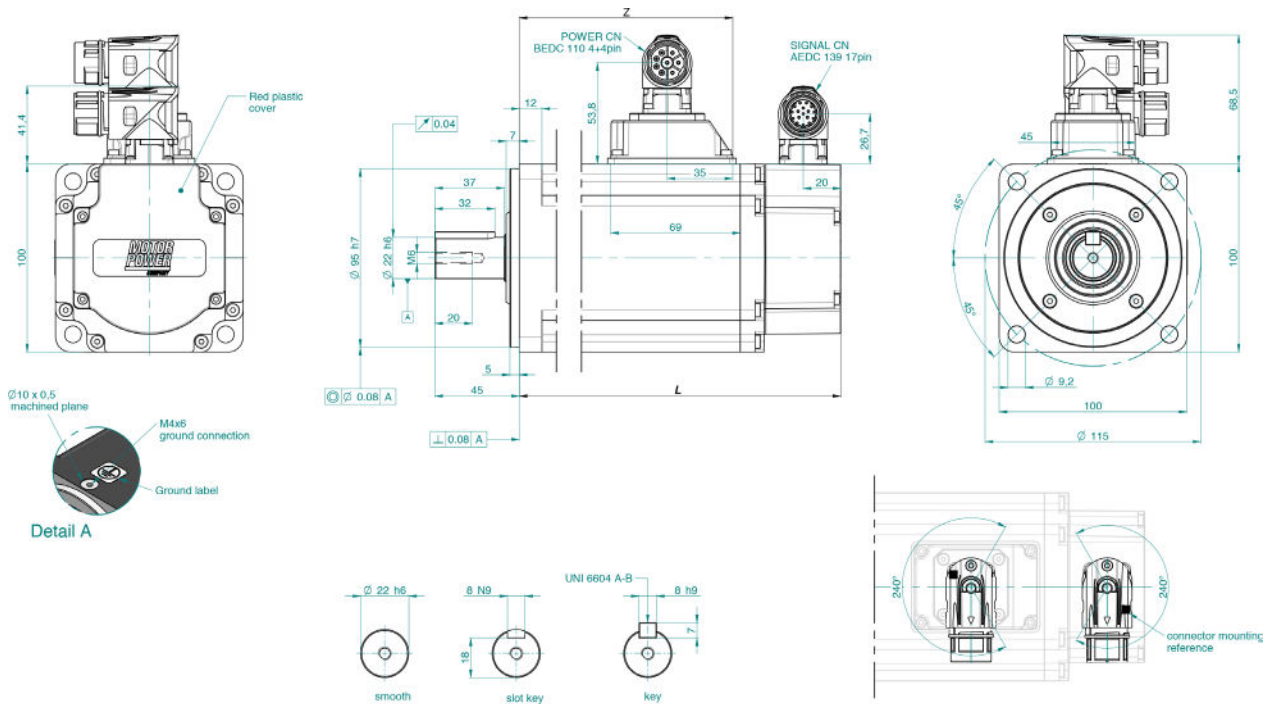

TETRA COMPACT-E 100 DIMENSIONS

TC-E 100 4A TC-E 100 4B

L Without Brake with feedback A2	mm	153,5	198,5
L With Brake with feedback A2	mm	180,5	225,5
L Without Brake with feedback A1/E1/A6	mm	165,5	210,5
L With Brake with feedback A1/E1/A6	mm	192,5	237,5
Z Without Brake	mm	96	141
Z With Brake	mm	96	141

C2 connection

C3 connection