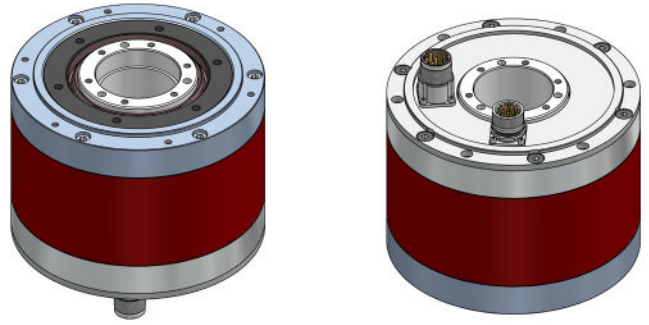

# SKA RT 148 TORQUE AND SPEED CHARTS

**SKA RT 148.30 19**

**SKA RT 148.60 19**

**SKA RT 148.90 19**

**SKA RT 148.120 50**

— CONTINUOUS DUTY @ RATED VOLTAGE  
 ..... INTERMITTENT DUTY @ RATED VOLTAGE