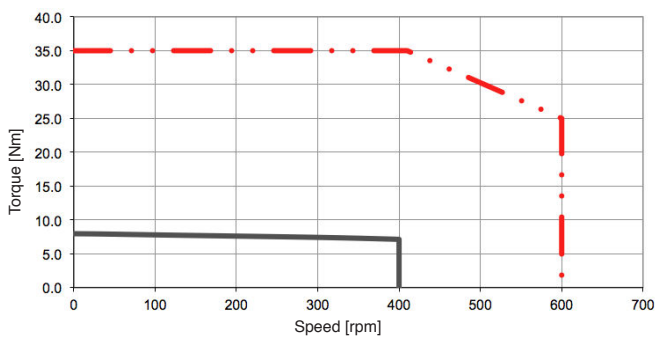

# SKA RT 148 TORQUE AND SPEED CHARTS

**SKA RT 148.30 19**

**SKA RT 148.60 19**

**SKA RT 148.90 19**

**SKA RT 148.120 50**

— CONTINUOUS DUTY @ RATED VOLTAGE  
 ..... INTERMITTENT DUTY @ RATED VOLTAGE