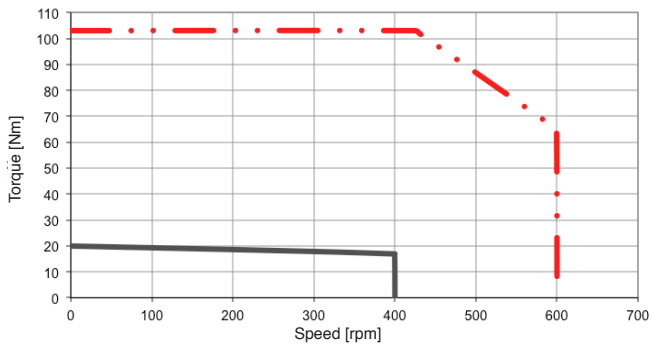

# SKA RT 148 TORQUE AND SPEED CHARTS

**SKA RT 148.30 19**

**SKA RT 148.60 19**

**SKA RT 148.90 19**

**SKA RT 148.120 50**

— CONTINUOUS DUTY @ RATED VOLTAGE  
 ..... INTERMITTENT DUTY @ RATED VOLTAGE