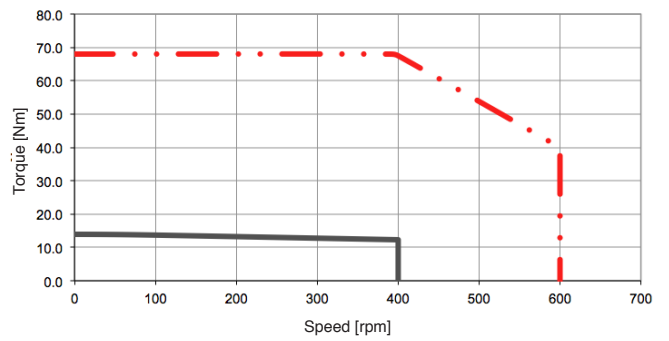

# SKA RT 148 TORQUE AND SPEED CHARTS

**SKA RT 148.30 19**

**SKA RT 148.60 19**

**SKA RT 148.90 19**

**SKA RT 148.120 50**

— CONTINUOUS DUTY @ RATED VOLTAGE  
 ..... INTERMITTENT DUTY @ RATED VOLTAGE