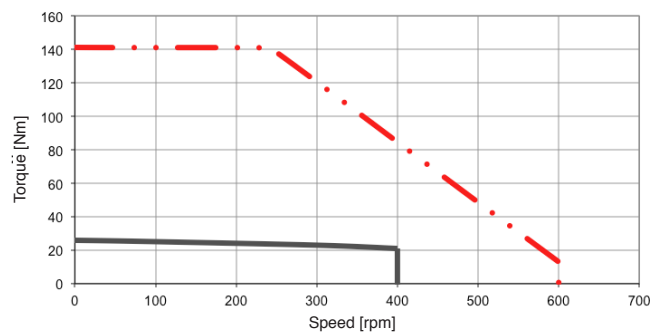

# SKA RT 148 TORQUE AND SPEED CHARTS

**SKA RT 148.30 19**

**SKA RT 148.60 19**

**SKA RT 148.90 19**

**SKA RT 148.120 50**

— CONTINUOUS DUTY @ RATED VOLTAGE  
 ..... INTERMITTENT DUTY @ RATED VOLTAGE