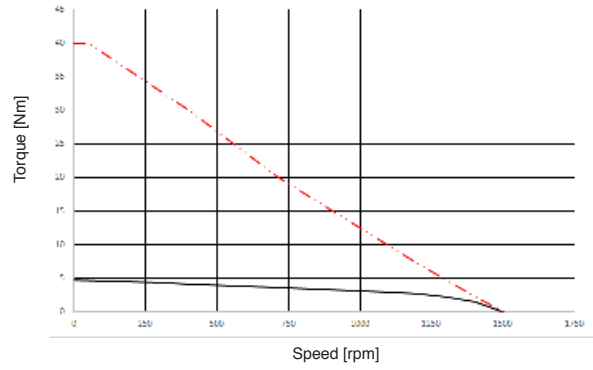

SKA DDR 090 TORQUE AND SPEED CHARTS

SKA DDR 090.90.18 400 Vac

SKA DDR 090.90.19 400 Vac

————— CONTINUOUS DUTY @ RATED VOLTAGE

- - - - - INTERMITTENT DUTY @ RATED VOLTAGE