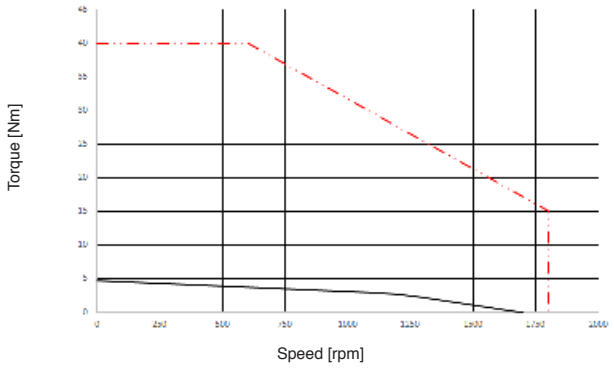

SKA DDR 090 TORQUE AND SPEED CHARTS

SKA DDR 090.90.18 400 Vac

SKA DDR 090.90.19 400 Vac

————— CONTINUOUS DUTY @ RATED VOLTAGE

- - - - - INTERMITTENT DUTY @ RATED VOLTAGE