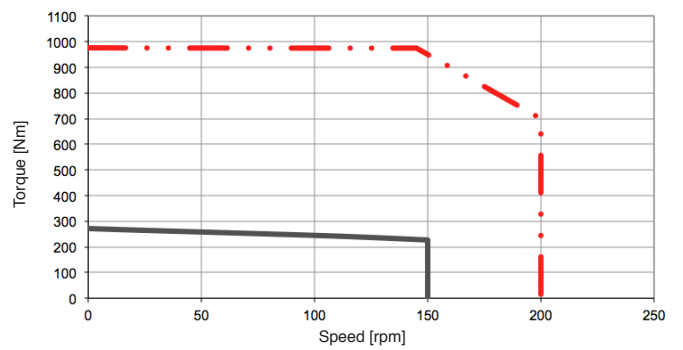

SKA RT 335.120 65