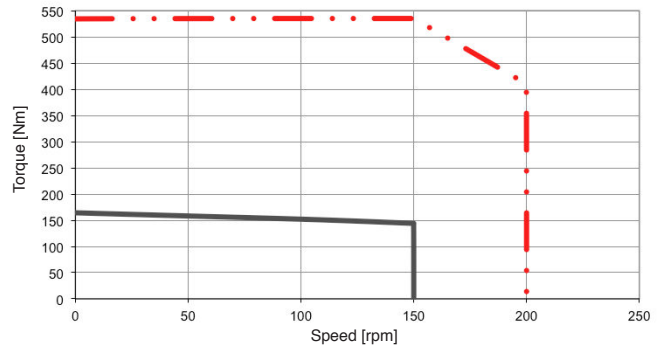

SKA RT 335.60 65