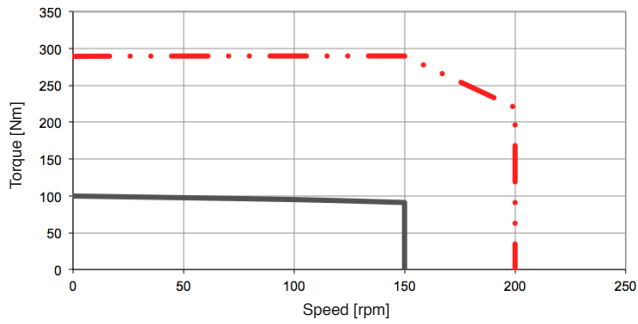

SKA RT 335.30 65