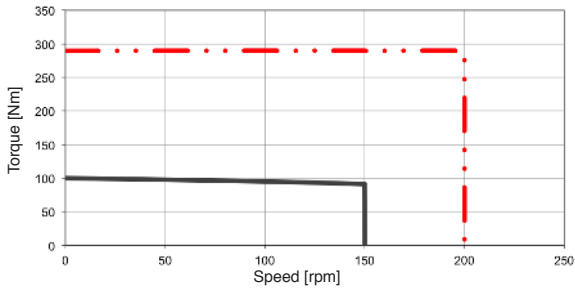

SKA RT 335 TORQUE AND SPEED CHARTS

SKA RT 335.30 51