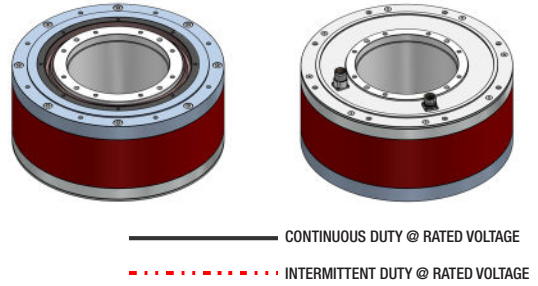

SKA RT 335 TORQUE AND SPEED CHARTS

SKA RT 335.30 51