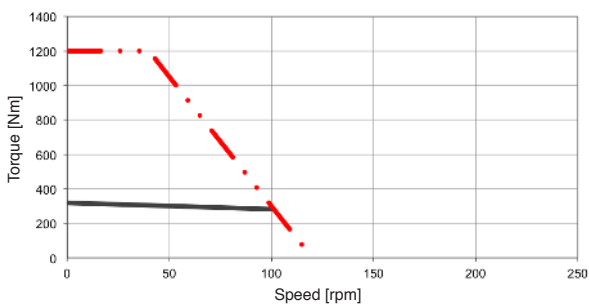

SKA RT 335.150 54