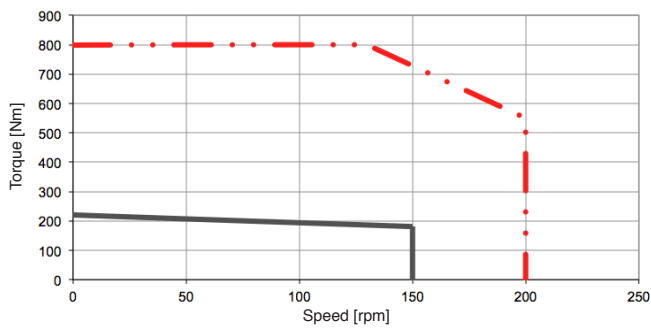

SKA RT 335.90 65