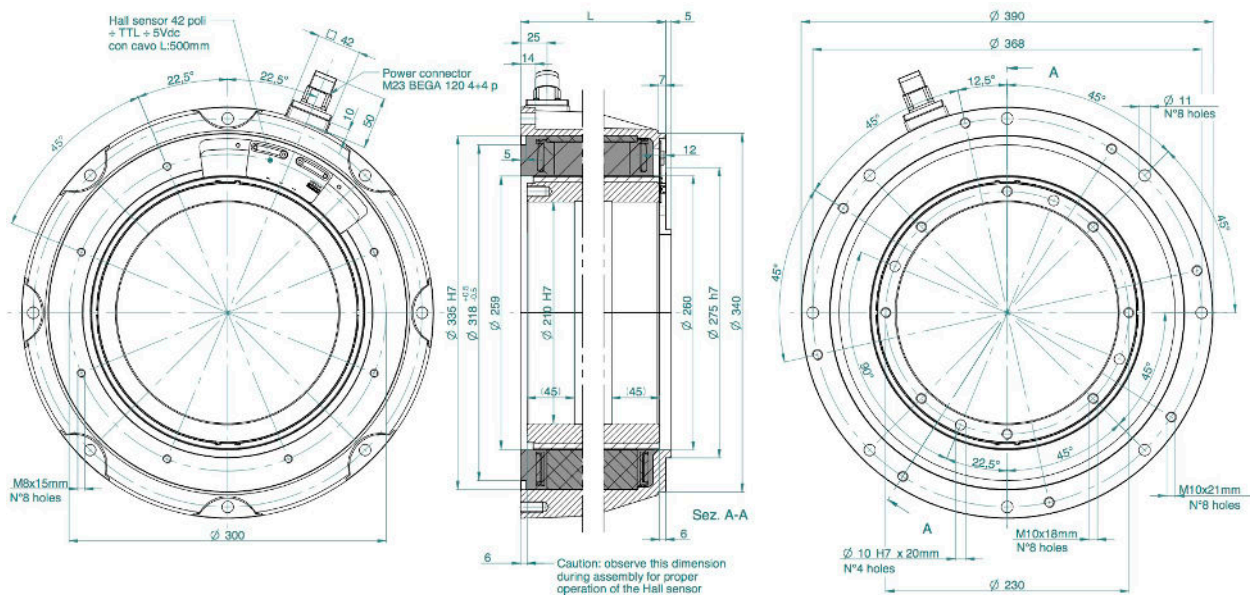

SKA DDR 335 DIMENSIONS AND CONFIGURATIONS

SKA DDR 335 FRAMELESS reference drawing 302

MOTOR TYPE	L (mm)
SKA DDR 335.30	82
SKA DDR 335.60	112
SKA DDR 335.90	142
SKA DDR 335.120	172
SKA DDR 335.150	202

SKA DDR 335 FRAMELESS AND HALL SENSORS reference drawing 303

MOTOR TYPE	L (mm)
SKA DDR 335.30	82
SKA DDR 335.60	112
SKA DDR 335.90	142
SKA DDR 335.120	172
SKA DDR 335.150	202

SKA DDR 335 DIMENSIONS AND CONFIGURATIONS

SKA DDR 335 30 POWER PACK HOLLOW THOUGH SHAFT reference drawing 304

SKA DDR 335 90 POWER PACK HOLLOW SHAFT reference drawing 305