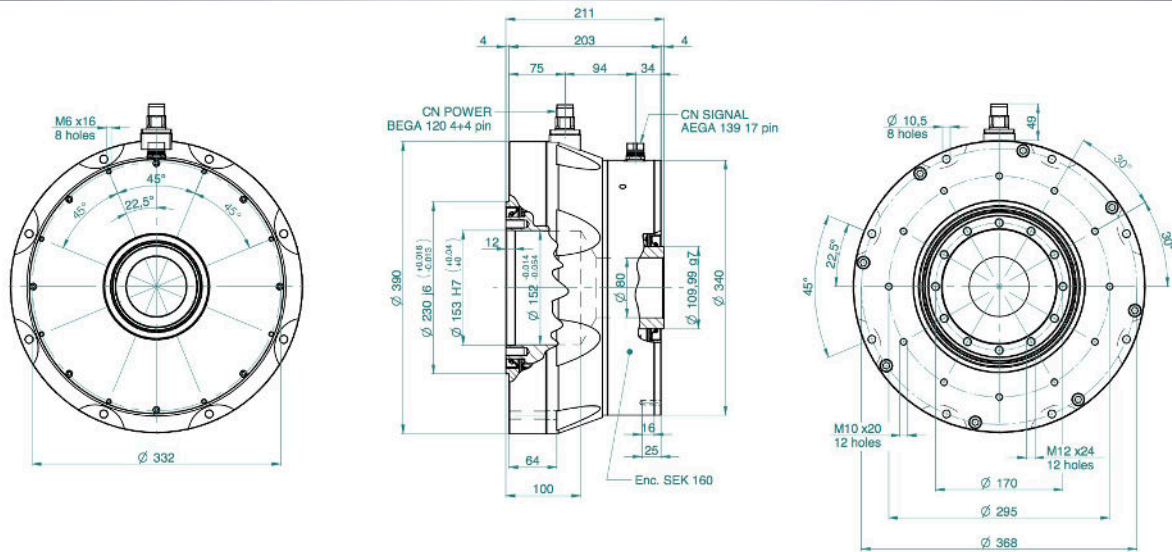

SKA DDR 335 DIMENSIONS AND CONFIGURATIONS

SKA DDR 335 FRAMELESS reference drawing 302

MOTOR TYPE	L (mm)
SKA DDR 335.30	82
SKA DDR 335.60	112
SKA DDR 335.90	142
SKA DDR 335.120	172
SKA DDR 335.150	202

SKA DDR 335 FRAMELESS AND HALL SENSORS reference drawing 303

MOTOR TYPE	L (mm)
SKA DDR 335.30	82
SKA DDR 335.60	112
SKA DDR 335.90	142
SKA DDR 335.120	172
SKA DDR 335.150	202

SKA DDR 335 DIMENSIONS AND CONFIGURATIONS

SKA DDR 335 30 POWER PACK HOLLOW THOUGH SHAFT reference drawing 304

SKA DDR 335 90 POWER PACK HOLLOW SHAFT reference drawing 305