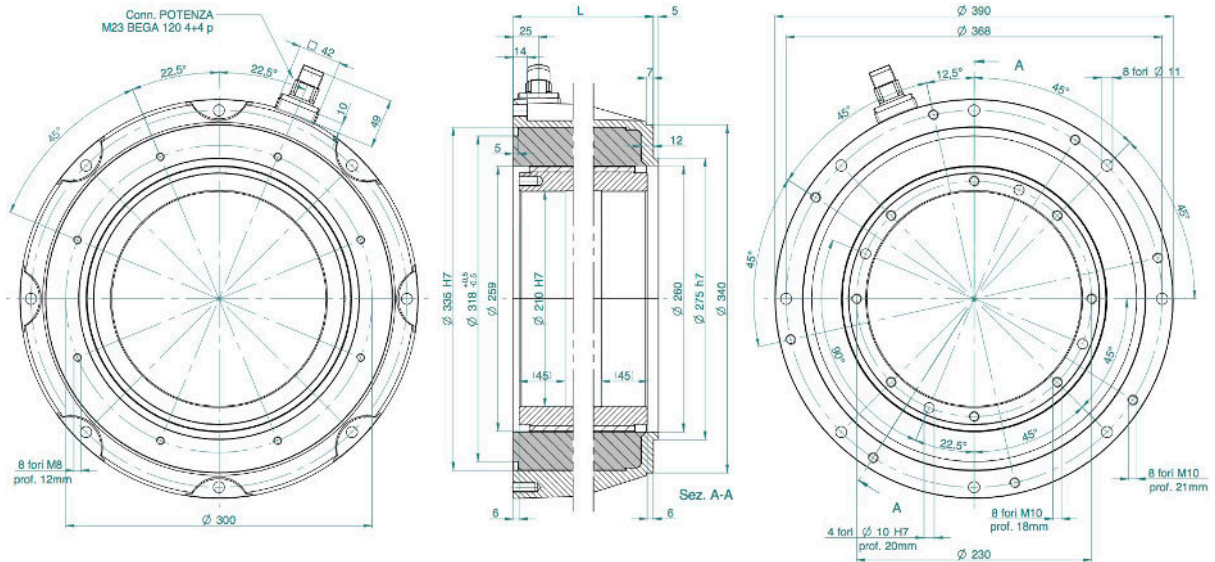

SKA DDR 335 DIMENSIONS AND CONFIGURATIONS

SKA DDR 335 FRAMELESS reference drawing 302

MOTOR TYPE	L (mm)
SKA DDR 335.30	82
SKA DDR 335.60	112
SKA DDR 335.90	142
SKA DDR 335.120	172
SKA DDR 335.150	202

SKA DDR 335 FRAMELESS AND HALL SENSORS reference drawing 303

MOTOR TYPE	L (mm)
SKA DDR 335.30	82
SKA DDR 335.60	112
SKA DDR 335.90	142
SKA DDR 335.120	172
SKA DDR 335.150	202

SKA DDR 335 DIMENSIONS AND CONFIGURATIONS

SKA DDR 335 30 POWER PACK HOLLOW THOUGH SHAFT reference drawing 304

SKA DDR 335 90 POWER PACK HOLLOW SHAFT reference drawing 305