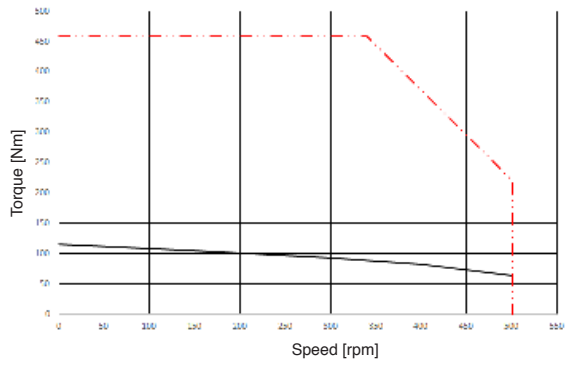

SKA DDR 245 TORQUE AND SPEED CHARTS

SKA DDR 245.120.51 400 Vac

SKA DDR 245.120.52 400 Vac

———— CONTINUOUS DUTY @ RATED VOLTAGE

- - - - - INTERMITTENT DUTY @ RATED VOLTAGE