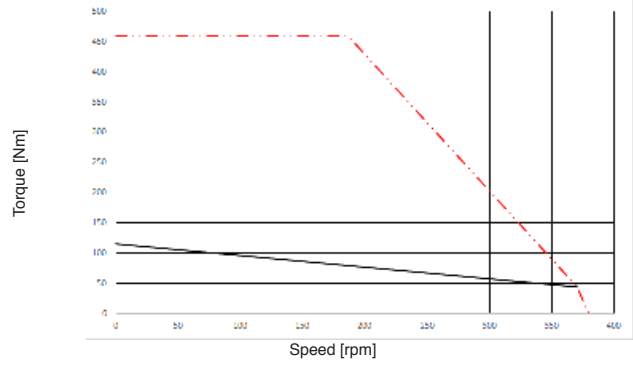

SKA DDR 245 TORQUE AND SPEED CHARTS

SKA DDR 245.120.51 400 Vac

SKA DDR 245.120.52 400 Vac

———— CONTINUOUS DUTY @ RATED VOLTAGE

- - - - - INTERMITTENT DUTY @ RATED VOLTAGE