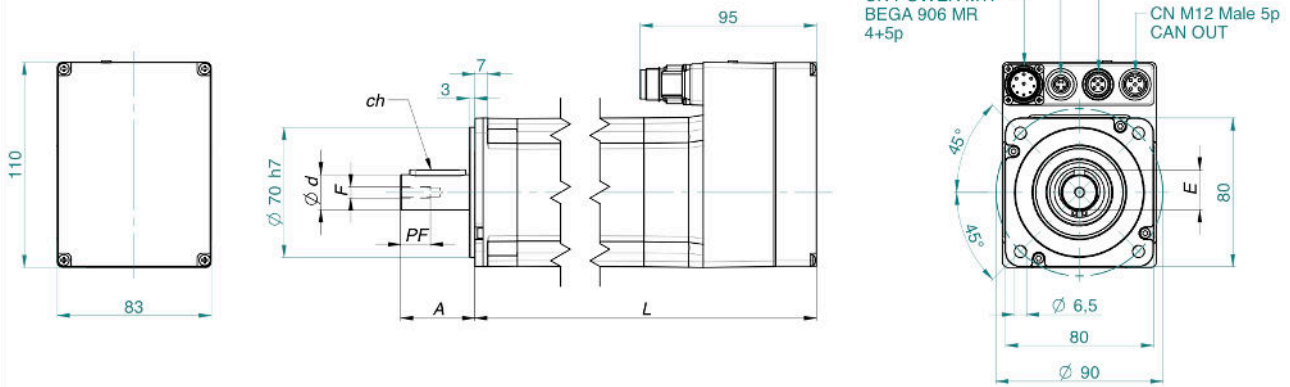

DUET FLEXI 80 DIMENSIONS

		DUET FLEXI 80 1,5 03	DUET FLEXI 80 2 03
--	--	-----------------------------	---------------------------

L (Without Brake)	mm	183	208
L (With Brake)	mm	225 [228 with A1 feedback]	250 [253 with A1 feedback]
A	mm	30	40
d	mm	14 (h6)	19 (h6)
ch	mm	5x5x25	6x6x30
F	mm	M5	M6
PF	mm	12,5	16
E	mm	16	21,5

CanOpen Connection

Ethercat Connection

Dimensions in mm

SEE IT BEFORE IT HAPPENS