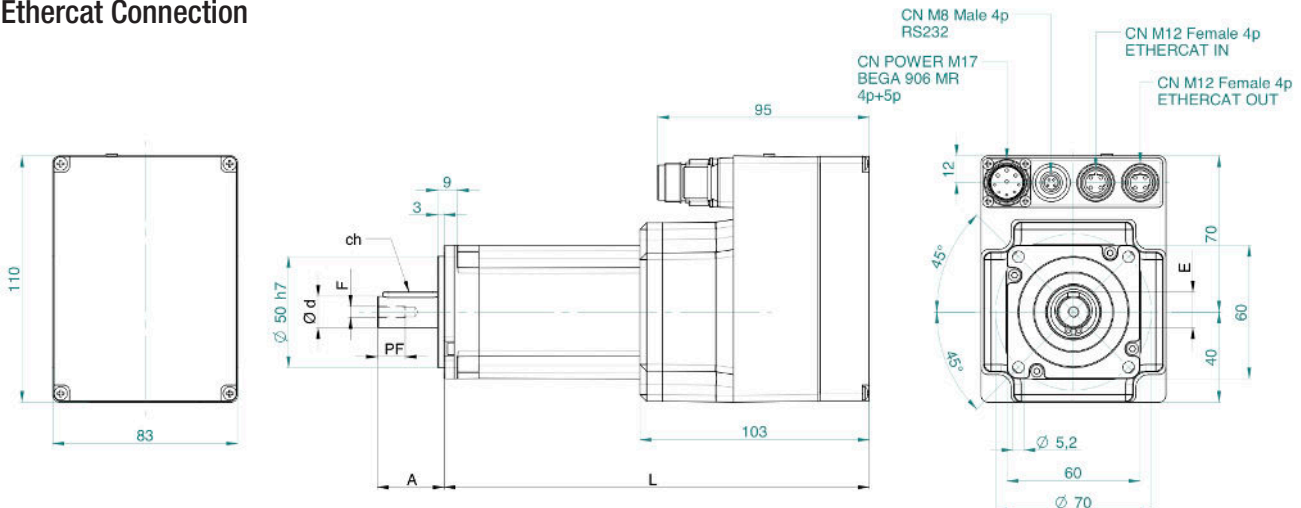

DUET FLEXI 60 DIMENSIONS

DUET FLEXI 60 0,65 01

DUET FLEXI 60 1,3 01

L (Without Brake)	mm	166	191
L (With Brake)	mm	203	228
A	mm	23	30
d	mm	11 (h6)	14 (h6)
ch	mm	4x4x18	5x5x25
F	mm	M4	M5
PF	mm	10	12,5
E	mm	12,5	16

CanOpen Connection

Ethercat Connection

Dimensions in mm