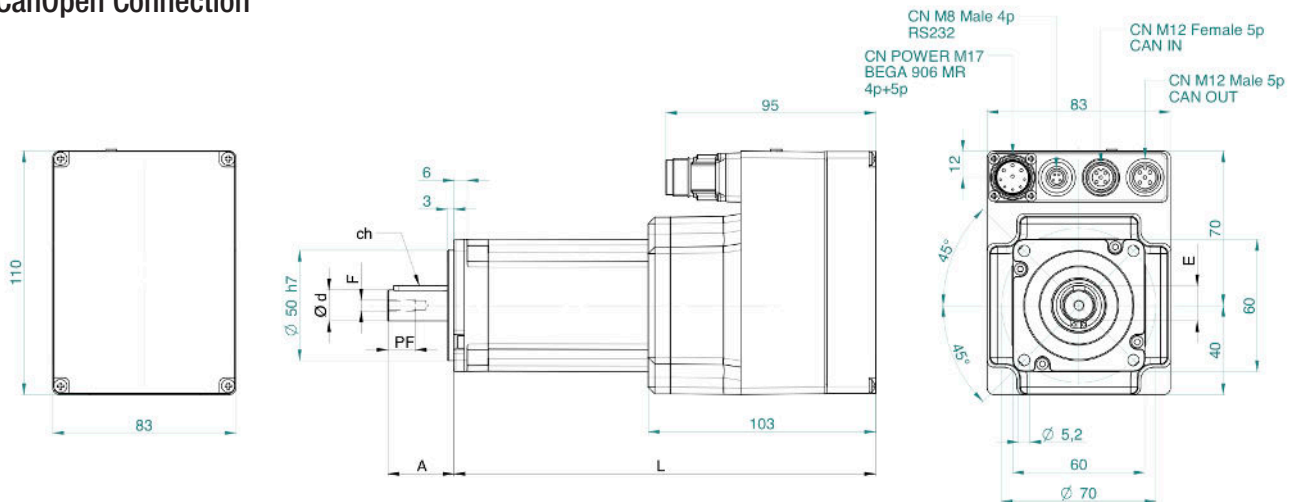

DUET FLEXI 60 DIMENSIONS

DUET FLEXI 60 0,65 01

DUET FLEXI 60 1,3 01

L (Without Brake)	mm	166	191
L (With Brake)	mm	203	228
A	mm	23	30
d	mm	11 (h6)	14 (h6)
ch	mm	4x4x18	5x5x25
F	mm	M4	M5
PF	mm	10	12,5
E	mm	12,5	16

CanOpen Connection

Ethercat Connection

Dimensions in mm