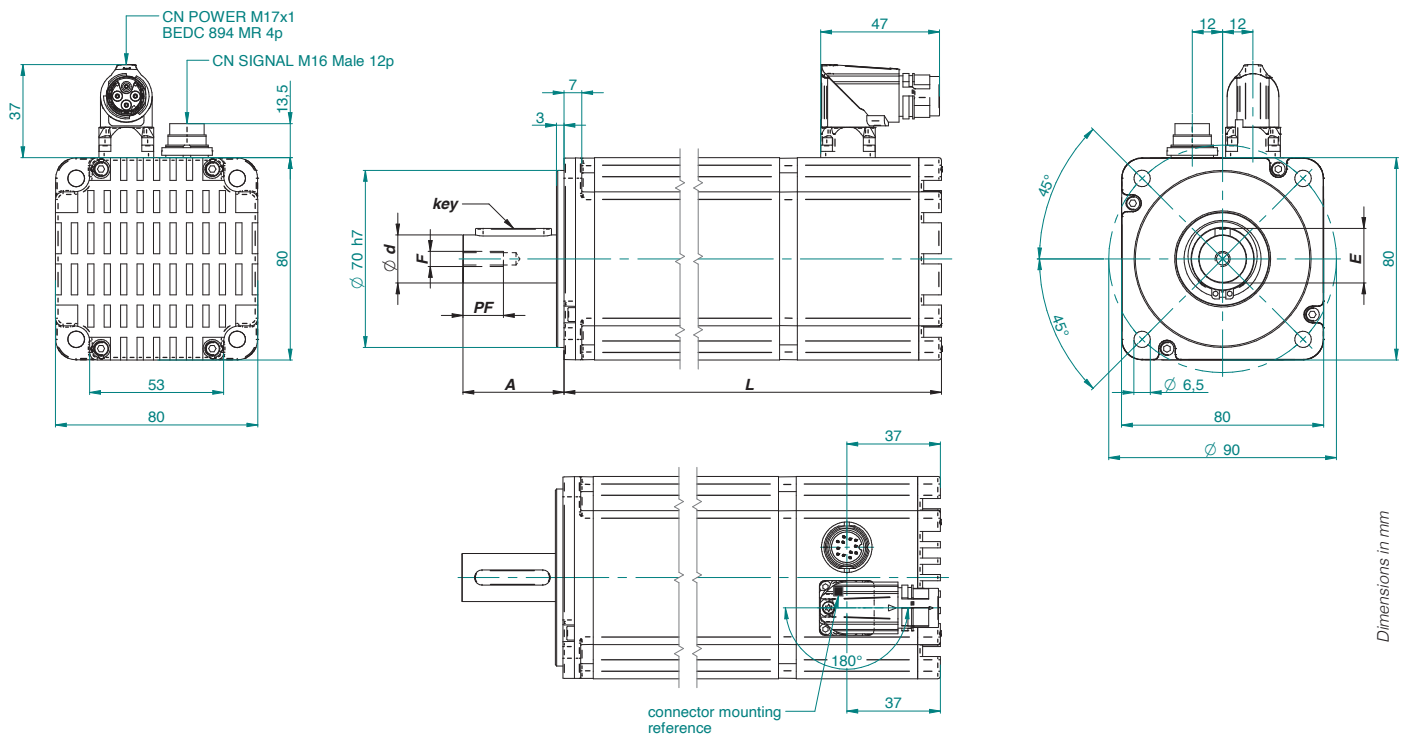

DUET AD 80 DIMENSIONS (MODBUS MODEL)

		DUET AD 80 1,5	DUET AD 80 2,8
L (Without Brake)	mm	166	191
L (With Brake)	mm	208	233
A	mm	30	40
d	mm	14 (h6)	19 (h6)
ch	mm	5x5x25	6x6x30
F	mm	M5	M6
PF	mm	12,5	16
E	mm	16	21,5

Dimensions in mm

SEE IT BEFORE IT HAPPENS