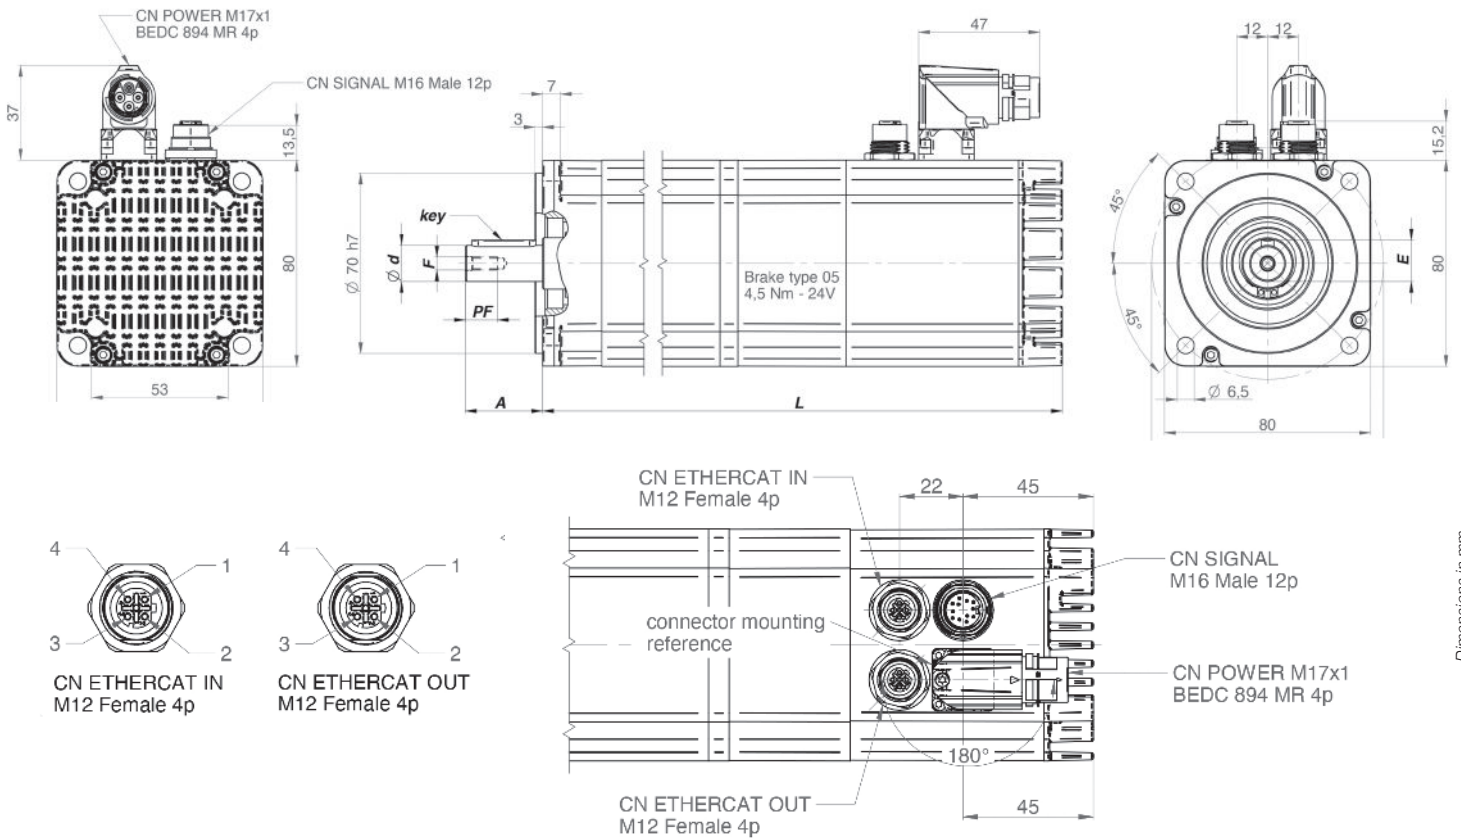

# DUET AD 80 DIMENSIONS (ETHERCAT MODEL)

		DUET AD 80 1,5	DUET AD 80 2,8
--	--	----------------	----------------

L (Without Brake)	mm	185	210
L (With Brake)	mm	227	252
A	mm	30	40
d	mm	14 (h6)	19 (h6)
ch	mm	5x5x25	6x6x30
F	mm	M5	M6
PF	mm	12,5	16
E	mm	16	21,5

Dimensions in mm

SEE IT BEFORE IT HAPPENS