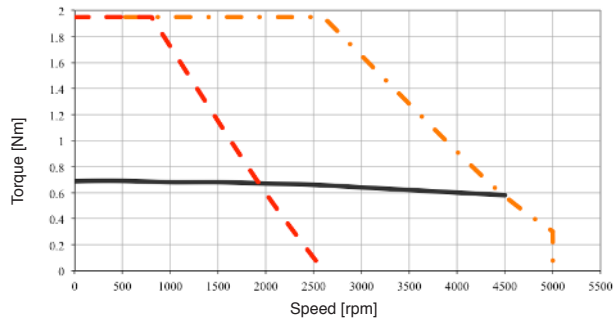

DUET 60 TORQUE /SPEED CHARTS

DUET 60 0,65 01

DUET 60 1,3 02

SEE IT BEFORE IT HAPPENS

Continuous duty S1 @ rated voltage
 24 Vdc
 48 Vdc
 Intermittent duty S2 10"/40"