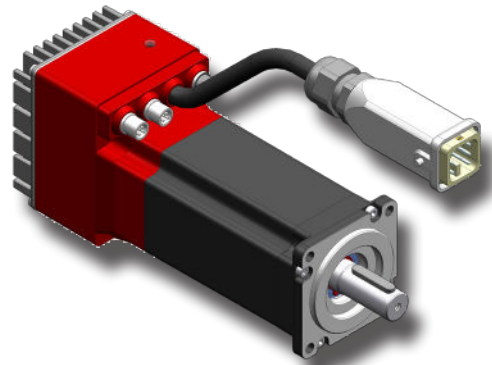

DUET 60 TORQUE /SPEED CHARTS

DUET 60 0,65 01

DUET 60 1,3 02

SEE IT BEFORE IT HAPPENS

Continuous duty S1 @ rated voltage
 24 Vdc
 48 Vdc
 Intermittent duty S2 10"/40"