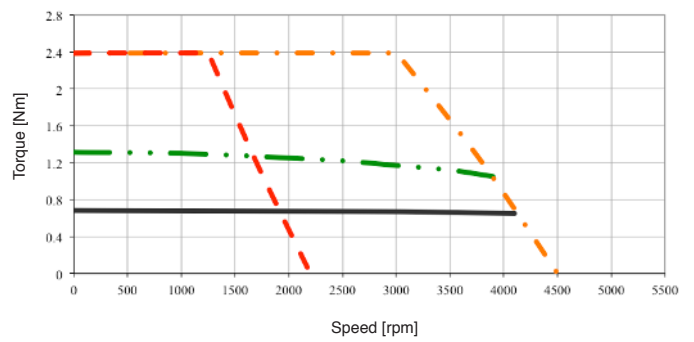

DUET 60 TORQUE /SPEED CHARTS

DUET 60 0,65 01

DUET 60 1,3 02

SEE IT BEFORE IT HAPPENS

Continuous duty S1 @ rated voltage
 24 Vdc
 48 Vdc
 Intermittent duty S2 10"/40"