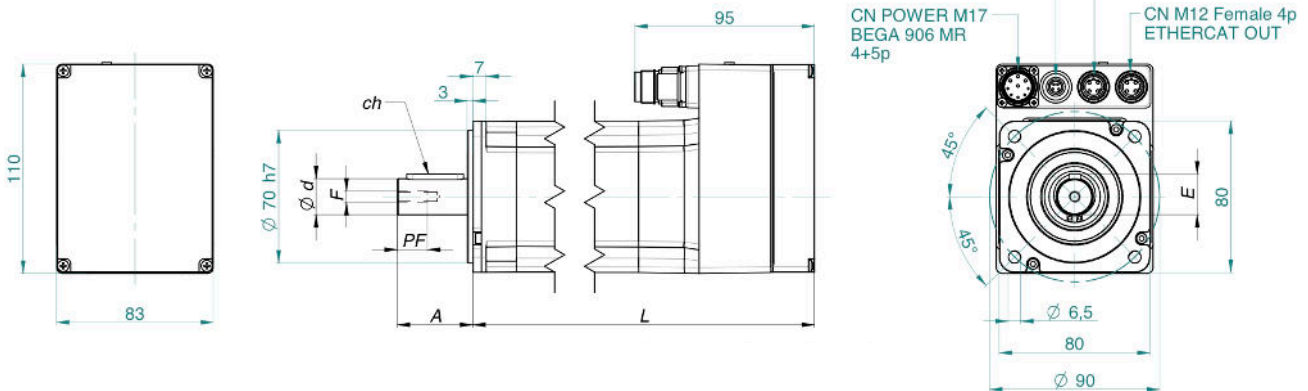

DUET FLEXI 80 DIMENSIONS

		DUET FLEXI 80 1,5 03	DUET FLEXI 80 2 03
--	--	-----------------------------	---------------------------

L (Without Brake)	mm	183	208
L (With Brake)	mm	225 [228 with A1 feedback]	250 [253 with A1 feedback]
A	mm	30	40
d	mm	14 (h6)	19 (h6)
ch	mm	5x5x25	6x6x30
F	mm	M5	M6
PF	mm	12,5	16
E	mm	16	21,5

CanOpen Connection

Ethercat Connection

Dimensions in mm

SEE IT BEFORE IT HAPPENS