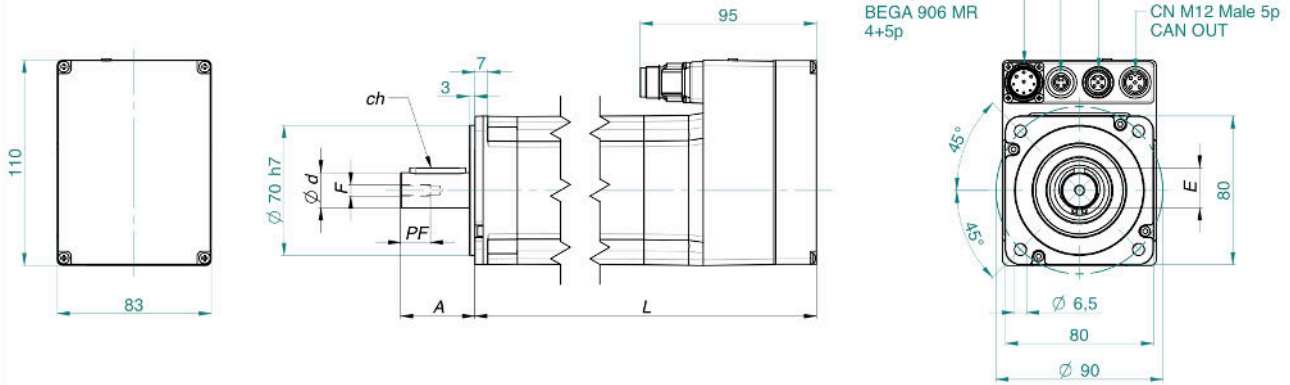

DUET FLEXI 80 DIMENSIONS

		DUET FLEXI 80 1,5 03	DUET FLEXI 80 2 03
--	--	-----------------------------	---------------------------

L (Without Brake)	mm	183	208
L (With Brake)	mm	225 [228 with A1 feedback]	250 [253 with A1 feedback]
A	mm	30	40
d	mm	14 (h6)	19 (h6)
ch	mm	5x5x25	6x6x30
F	mm	M5	M6
PF	mm	12,5	16
E	mm	16	21,5

CanOpen Connection

Ethercat Connection

Dimensions in mm

SEE IT BEFORE IT HAPPENS