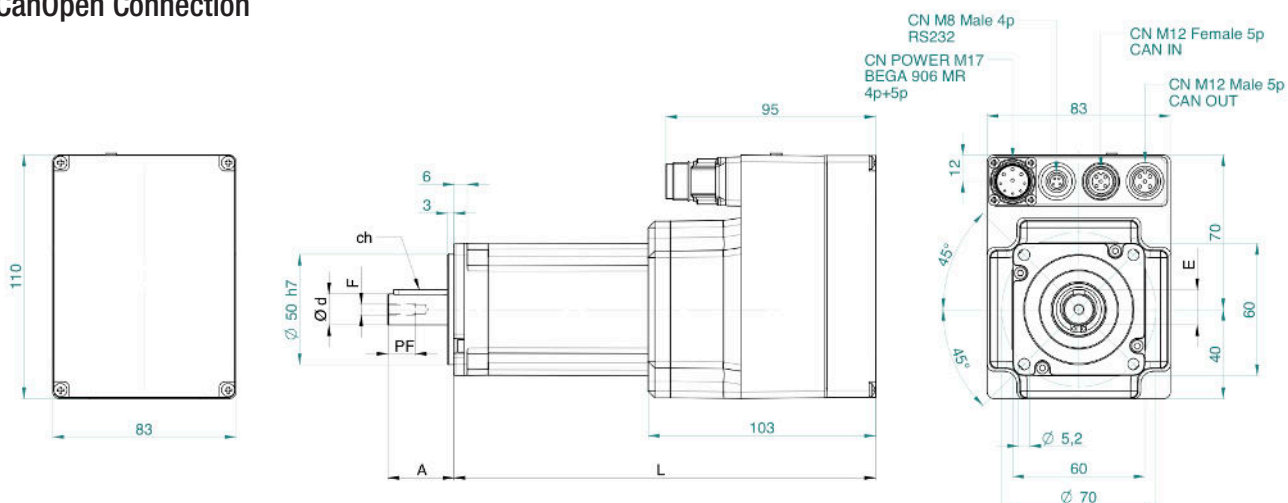

DUET FLEXI 60 DIMENSIONS

DUET FLEXI 60 0,65 01

DUET FLEXI 60 1,3 01

L (Without Brake)	mm	166	191
L (With Brake)	mm	203	228
A	mm	23	30
d	mm	11 (h6)	14 (h6)
ch	mm	4x4x18	5x5x25
F	mm	M4	M5
PF	mm	10	12,5
E	mm	12,5	16

CanOpen Connection

Ethercat Connection

Dimensions in mm