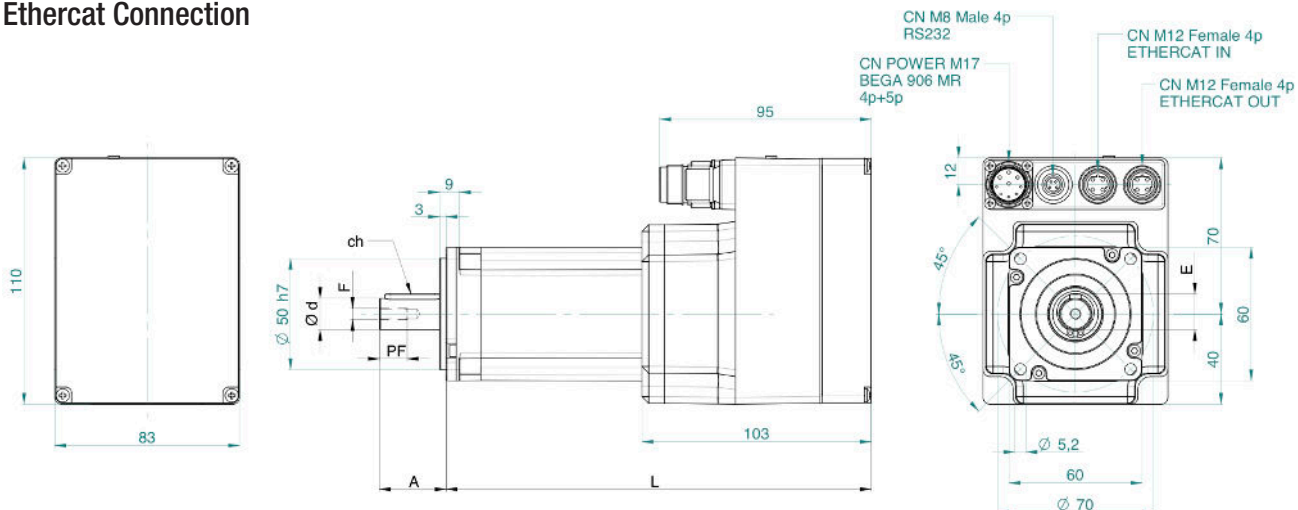

DUET FLEXI 60 DIMENSIONS

DUET FLEXI 60 0,65 01

DUET FLEXI 60 1,3 01

L (Without Brake)	mm	166	191
L (With Brake)	mm	203	228
A	mm	23	30
d	mm	11 (h6)	14 (h6)
ch	mm	4x4x18	5x5x25
F	mm	M4	M5
PF	mm	10	12,5
E	mm	12,5	16

CanOpen Connection

Ethercat Connection

Dimensions in mm