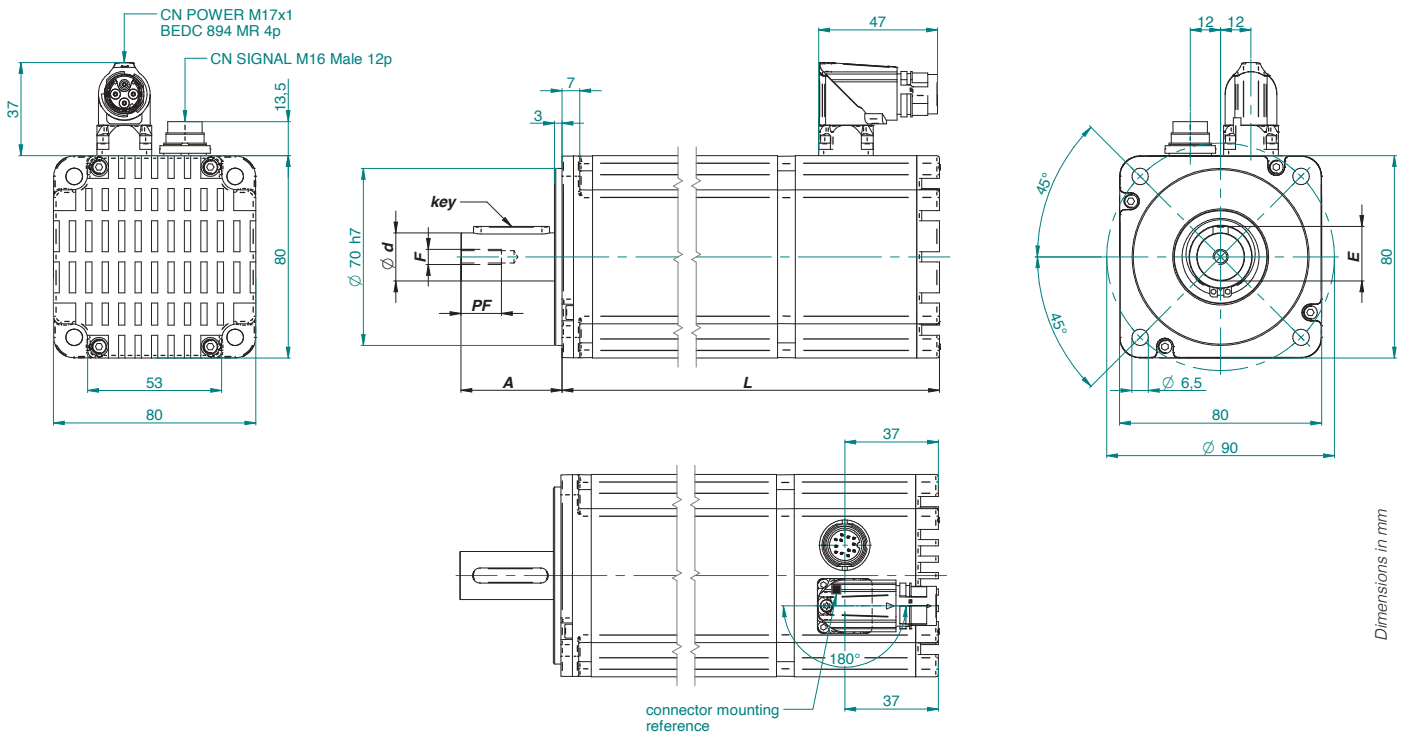

DUET AD 80 DIMENSIONS (MODBUS MODEL)

		DUET AD 80 1,5	DUET AD 80 2,8
L (Without Brake)	mm	166	191
L (With Brake)	mm	208	233
A	mm	30	40
d	mm	14 (h6)	19 (h6)
ch	mm	5x5x25	6x6x30
F	mm	M5	M6
PF	mm	12,5	16
E	mm	16	21,5

Dimensions in mm

SEE IT BEFORE IT HAPPENS