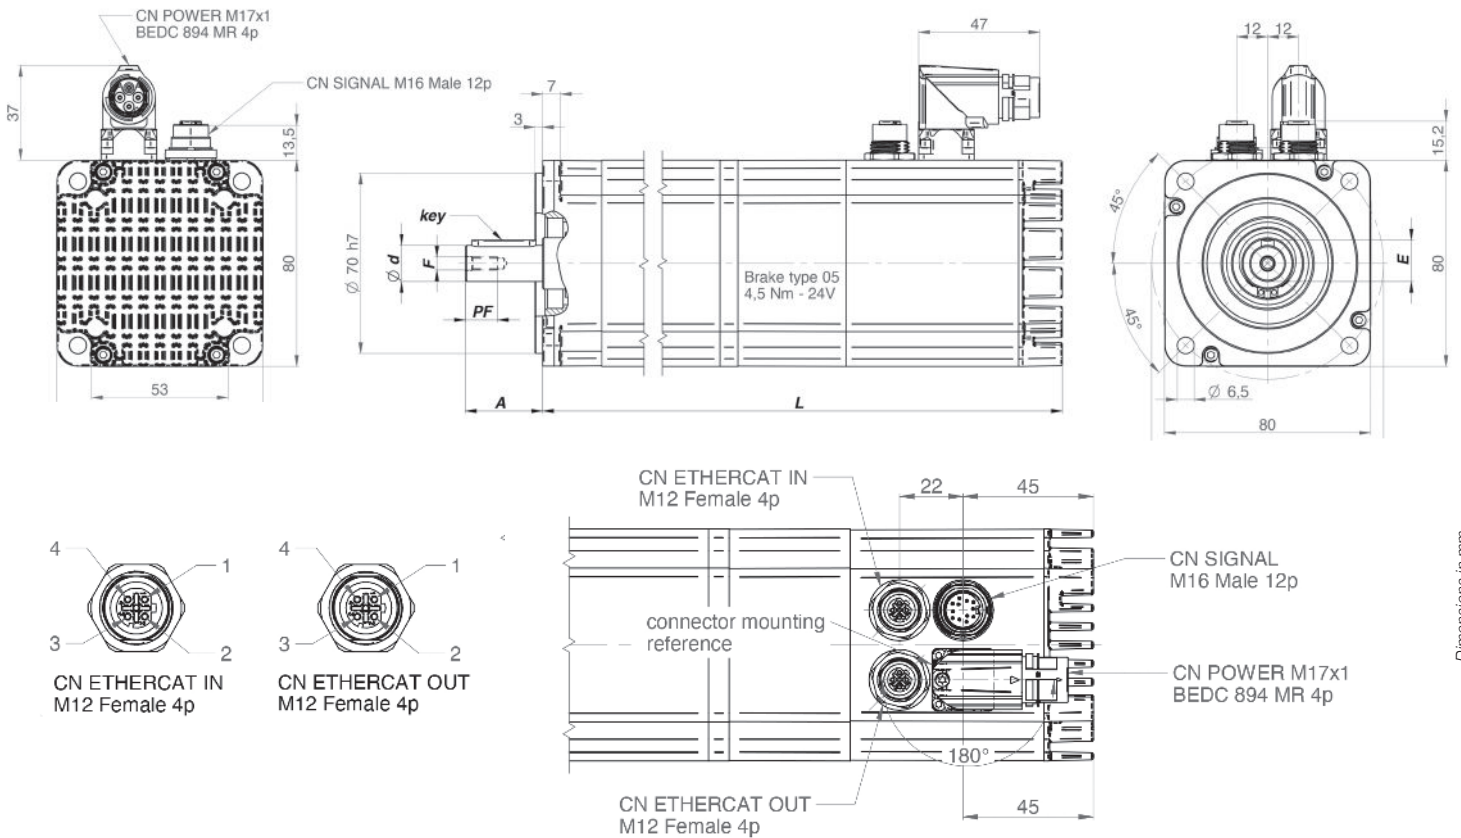

DUET AD 80 DIMENSIONS (ETHERCAT MODEL)

		DUET AD 80 1,5	DUET AD 80 2,8
--	--	----------------	----------------

L (Without Brake)	mm	185	210
L (With Brake)	mm	227	252
A	mm	30	40
d	mm	14 (h6)	19 (h6)
ch	mm	5x5x25	6x6x30
F	mm	M5	M6
PF	mm	12,5	16
E	mm	16	21,5

Dimensions in mm

SEE IT BEFORE IT HAPPENS