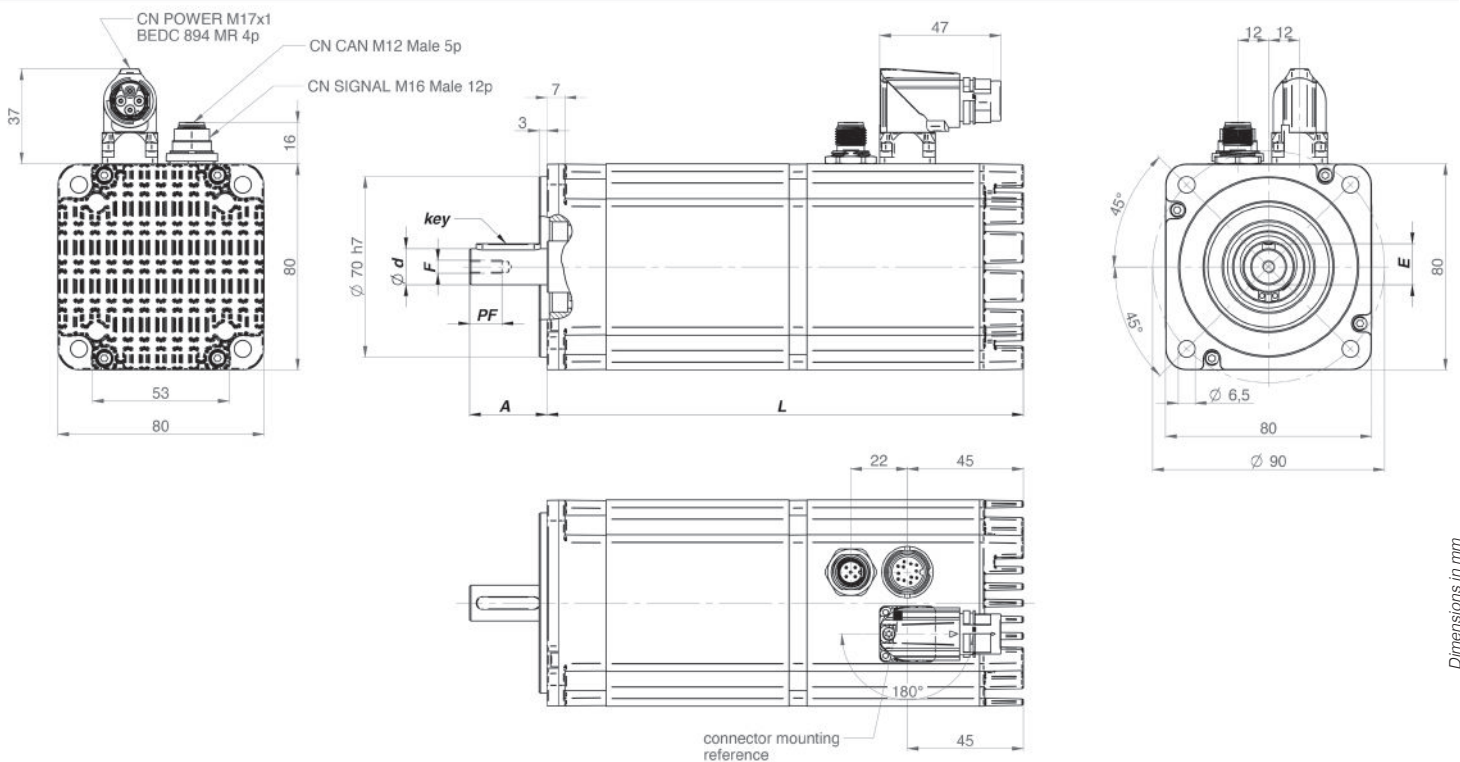

DUET AD 80 DIMENSIONS (CANOPEN MODEL)

		DUET AD 80 1,5	DUET AD 80 2,8
L (Without Brake)	mm	185	210
L (With Brake)	mm	227	252
A	mm	30	40
d	mm	14 (h6)	19 (h6)
ch	mm	5x5x25	6x6x30
F	mm	M5	M6
PF	mm	12,5	16
E	mm	16	21,5

Dimensions in mm

SEE IT BEFORE IT HAPPENS

**MOTOR
POWER**
COMPANY